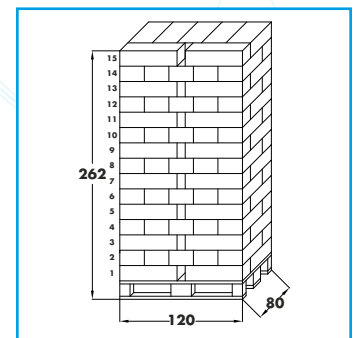

Technical Data

- Product quantity: - 10 pouch 7,5x12 cm for 30gr
- Logistic: - 18 card boxes per outer box
- packaging size 23x56x15 cm
- 105 box/pallet
- 1.890 pz/pallet

Variants

The pouch length and the stain remover quantity can vary. Furthermore the stain remover product can be replaced with another product as detergent, anti limestone, anti bacterial and softening.