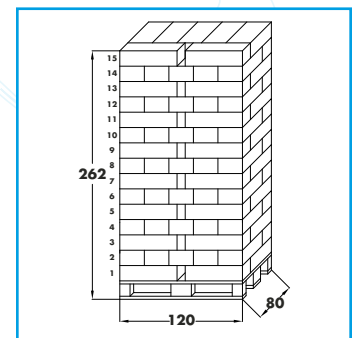

Technical Data

- Product quantity: - 10 pouch 7,5x12 cm for 30gr
- Logistic: - 18 card boxes per outer box
- packaging size 23x56x15 cm
- 105 box/pallet
- 1.890 pz/pallet

Variants

The pouch length and the softener product quantity can vary. Furthermore the softener product can be replaced with another product as detergent, anti limestone, anti bacterial, whitener.