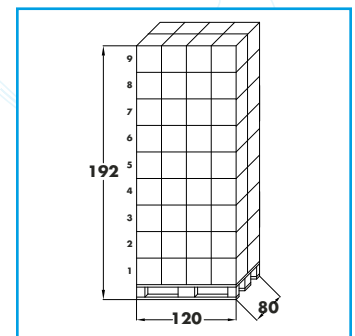

Technical Data

- Product quantity: - 20 sheets 22x16 cm
- Logistic: - 20 card boxes per carton
- packaging size 27x38x14 cm
- 108 box/pallet
- 2.160 pz/pallet

Variants

The size and the number of sheets per box may be changed at will. Consequently will change technical data, quantity and logistics.